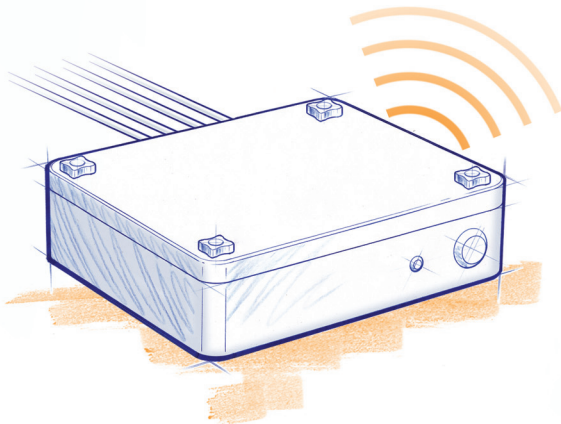

On-line Wireless Vibration Monitoring

For those inaccessible or more critical plant assets, a wireless vibration and process monitoring system is ideal. This, low cost spectral vibration and process logging system is easy to install, minimises wiring and can display the plant condition elements locally or export the data into the web-based **SmarTrend** system.

Battery and local power options are available to compliment the WiFi benefits and create a virtually 'shrink wrapped' plant monitoring solution unique in today's complex market.

GPRS

White Label options for OEMs

Diagnostic Solutions prides itself on being at the forefront of rapid prototyping and maintains a 'building block' approach to solving plant process and dynamic measurement problems.

We are happy to discuss any bespoke design projects from board/driver supply all the way to a custom hardware/software solution.

Diagnostic Solutions Ltd.

Unit 1A Rossett Business Village,

Rossett, Nr. Chester, LL12 0AY

Tel: 01244 571411

Fax: 01244 571977

email: office@diagsol.co.uk

Web: www.diagsol.co.uk