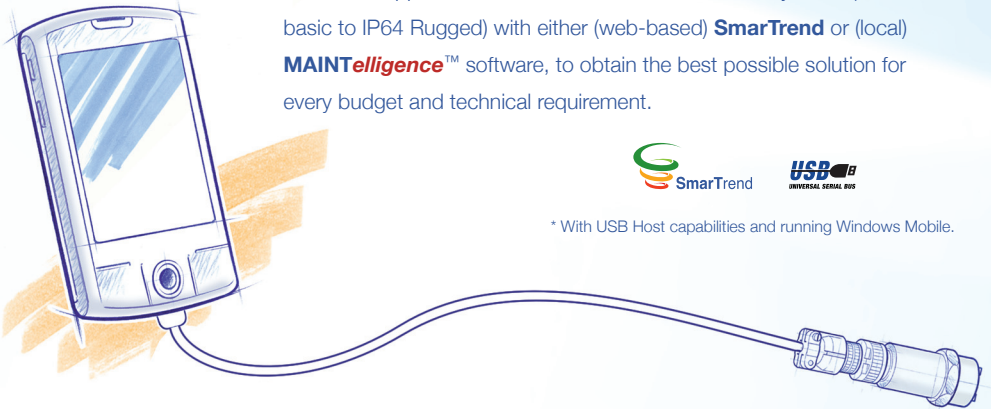

Portable Condition Monitoring

Following the development of our unique USB Accelerometer, we have developed a range of plant vibration data collection systems to suit any industrial application.

A modular approach, allows customers to combine any PDA* (from basic to IP64 Rugged) with either (web-based) **SmarTrend** or (local) **MAINTelligence™** software, to obtain the best possible solution for every budget and technical requirement.

* With USB Host capabilities and running Windows Mobile.

Service Solutions

A variety of service solutions are offered, all of which use the web-based **SmarTrend** customer portal to deliver asset condition 24/7 from any browser enabled PC.